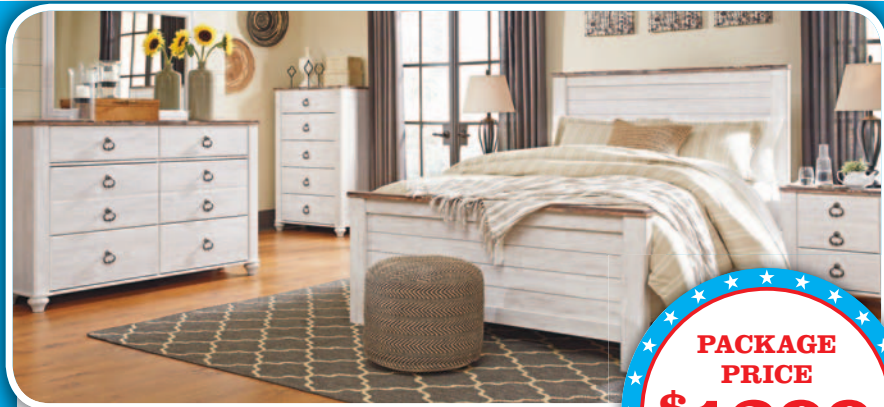

Queen Bed, Dresser, Mirror & Nightstand

**LIVING ROOMS
AND
BEDROOMS**

Your Choice
\$999

Several Styles to Choose From

12 MONTHS SAME AS CASH

ASHLEY® SUMMER SAVINGS SALE!

**12 MONTHS
SAME AS CASH**

Reclining Sofa & Reclining Loveseat, Cocktail Table & 2 End Tables

Package Price
\$1799

2 PC. Reclining Sectional

NOW ONLY
\$1199

6 PC. Leather Sectional

NOW ONLY
\$2999
reg. \$3999

BUY THE PACKAGE - GET THE DEAL!

Queen Bed, Dresser, Mirror & Nightstand

PACKAGE PRICE
\$1299

Sofa, Loveseat, Cocktail Table, & 2 End Tables

PACKAGE PRICE
\$1299

Queen Bed, Dresser, Mirror & Nightstand

PACKAGE PRICE
\$1999

Sofa, Loveseat, Cocktail & 2 End Tables

PACKAGE PRICE
\$1599

SOFA
\$399

RECLINING SOFA
\$499